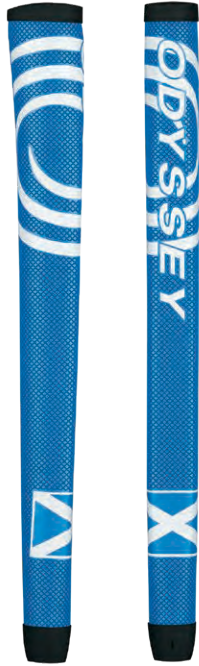

ODYSSEY SCOTLAND GRIP

FEATURES

The Odyssey Scotland putter grip has semi-pistol shaping and the soft tactile construction material enhances feel.